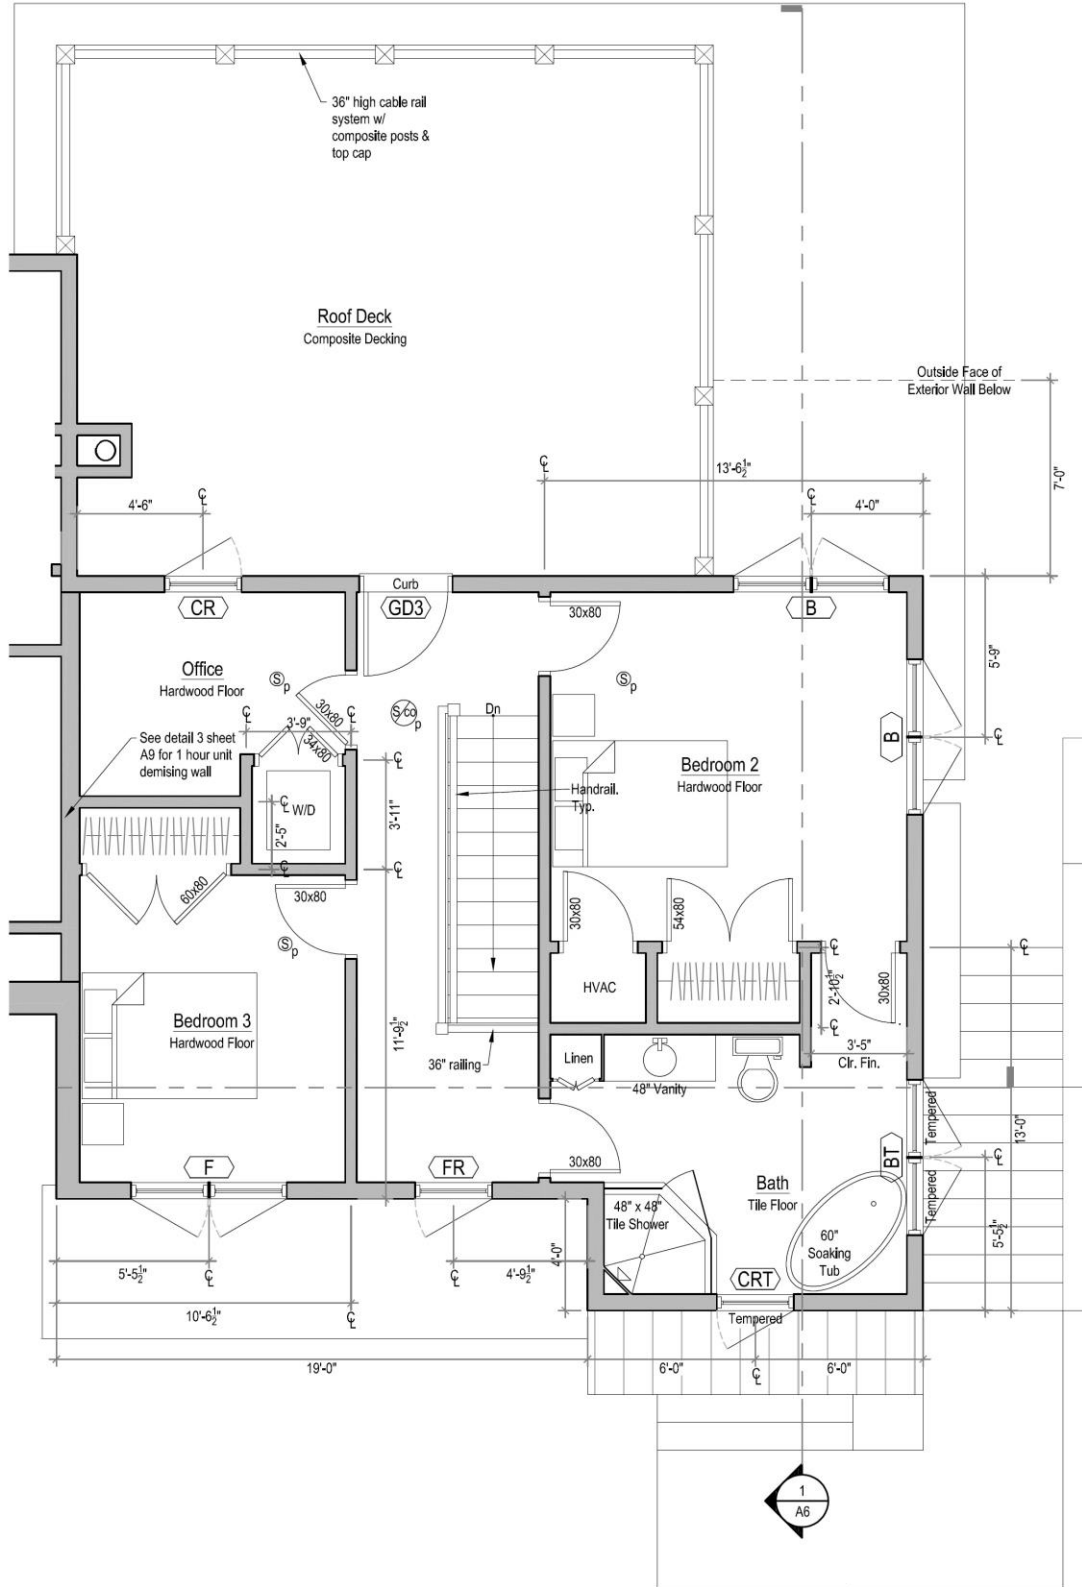

NUMBER OF BEDROOMS	3
NUMBER OF BATHS	2.5
UNIT SIZE	1,971 Sq. Ft.
PLAN VIEW	First Floor

NUMBER OF BEDROOMS	3
NUMBER OF BATHS	2.5
UNIT SIZE	1,971 Sq. Ft.
PLAN VIEW	Second Floor

NUMBER OF BEDROOMS	3
NUMBER OF BATHS	2.5
UNIT SIZE	1,971 Sq. Ft.
PLAN VIEW	Garage Level