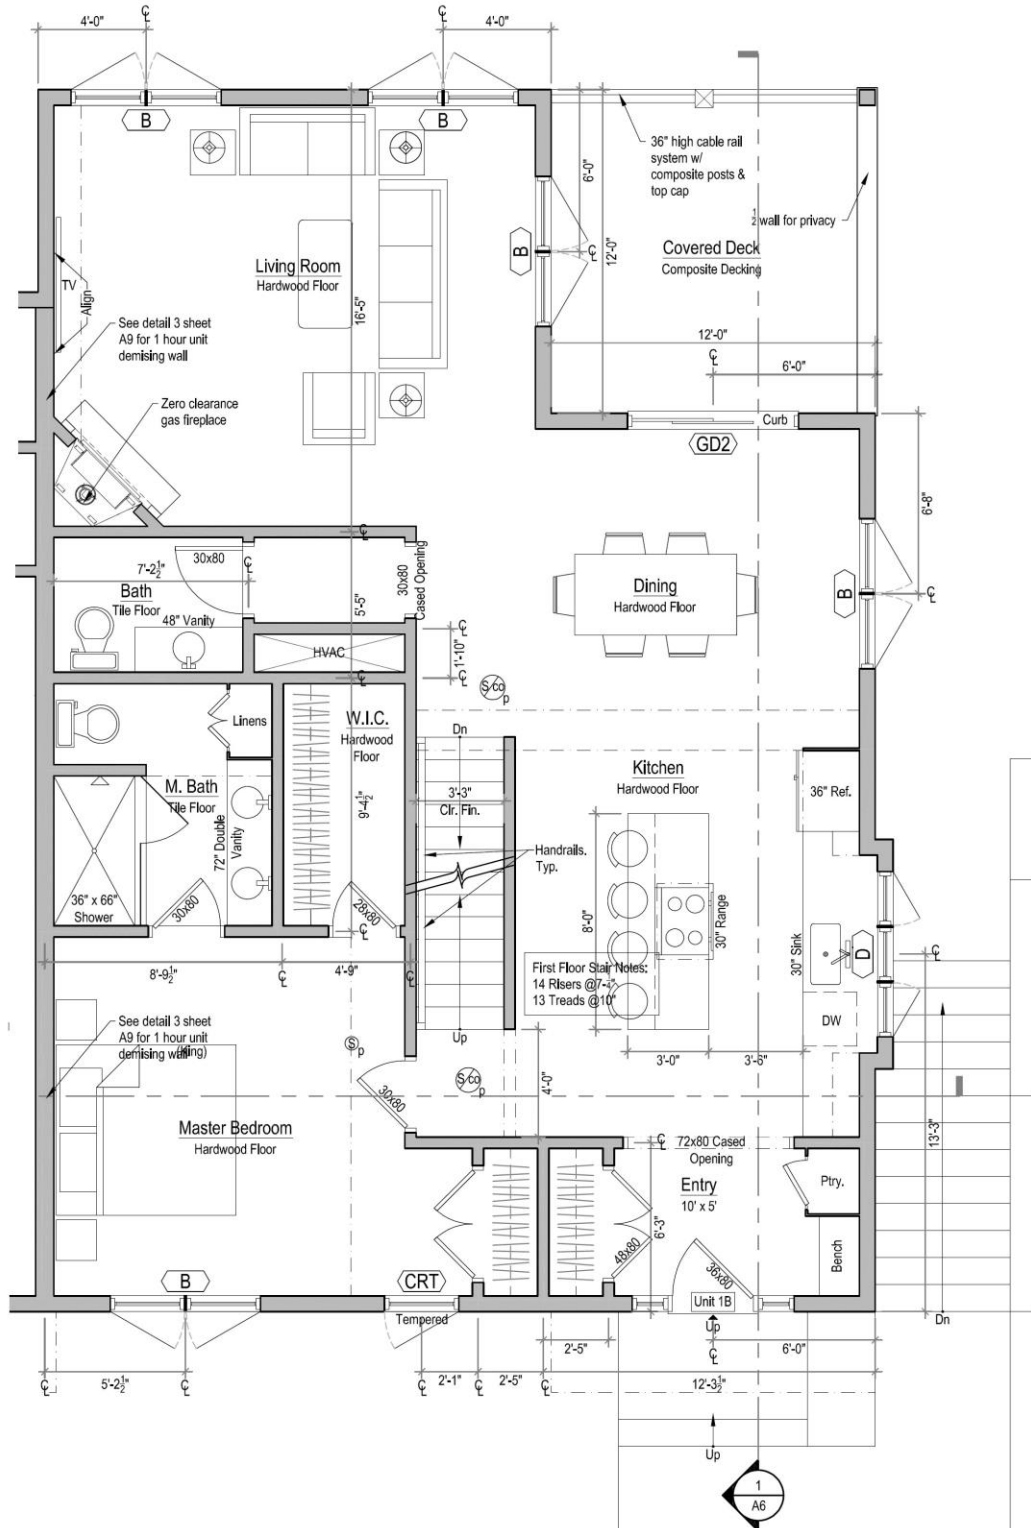

NUMBER OF BEDROOMS	3
NUMBER OF BATHS	2.5
UNIT SIZE	1,971 Sq. Ft.
PLAN VIEW	First Floor

NUMBER OF BEDROOMS	3
NUMBER OF BATHS	2.5
UNIT SIZE	1,971 Sq. Ft.
PLAN VIEW	Second Floor

NUMBER OF BEDROOMS	3
NUMBER OF BATHS	2.5
UNIT SIZE	1,971 Sq. Ft.
PLAN VIEW	Garage Level